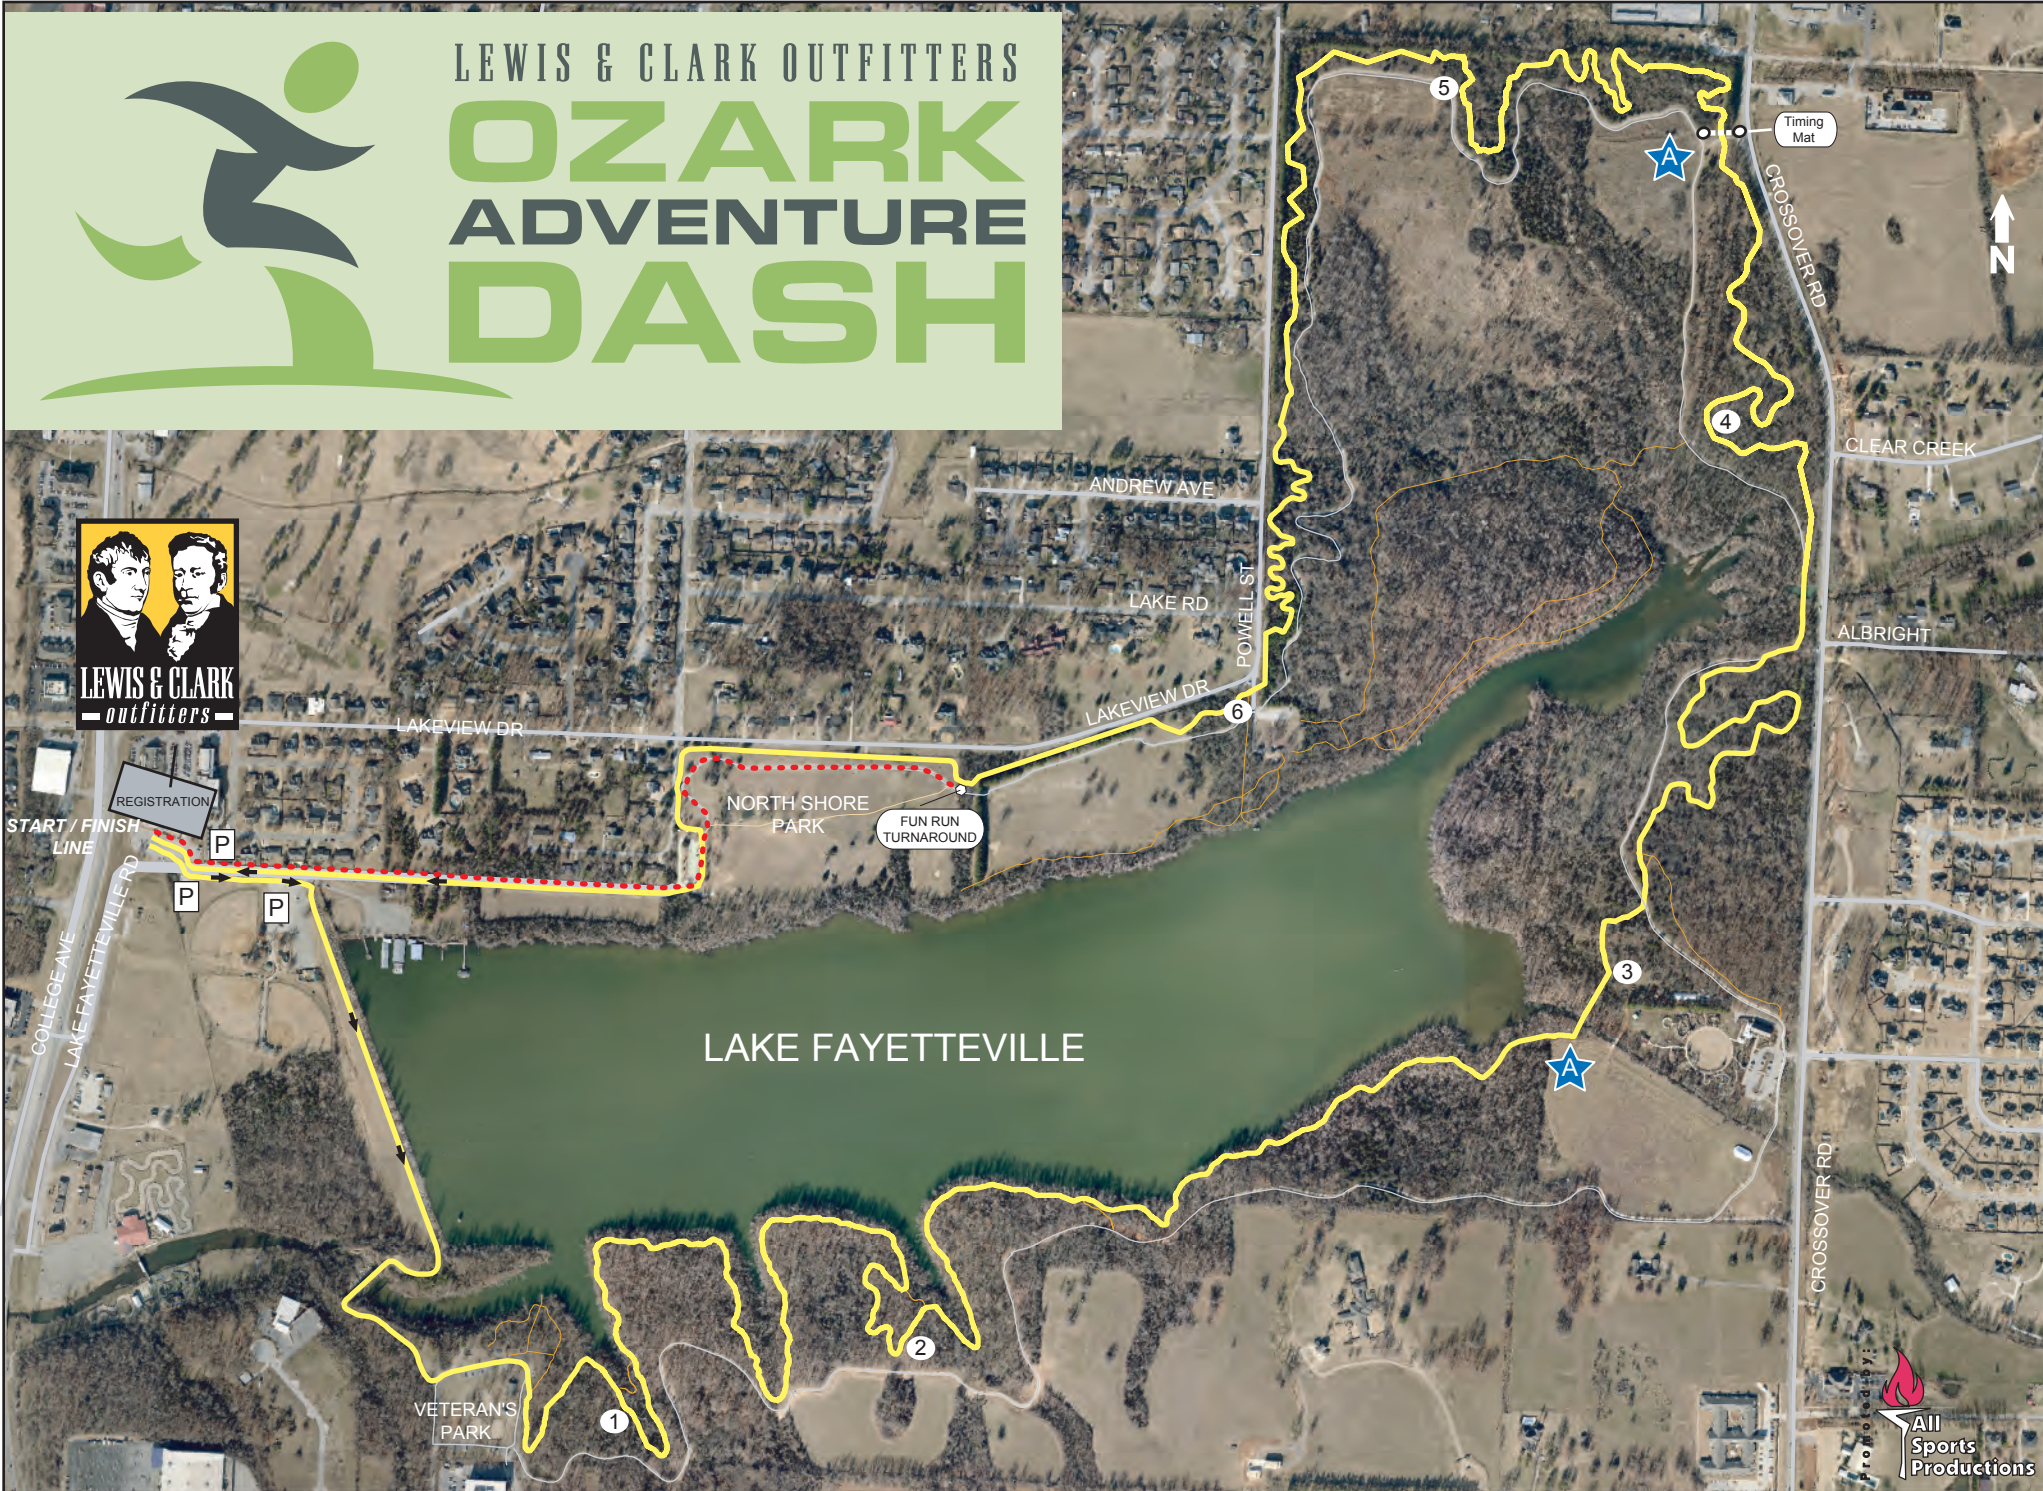

LEWIS & CLARK OUTFITTERS OZARK ADVENTURE DASH

————— 7 MILE COURSE - The course is run counterclockwise primarily on the soft surface trail.
..... 2 MILE COURSE - The course is an out and back on the north shore of Lake Fayetteville.
Start & finish line are located in front of Lewis & Clark Outfitters

Aid Station

7-Mile Run Mileage Markers